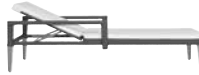

ALTA LOUNGE CHAIR*

W	27 ¹ / ₄ in	69cm
D	32in	81cm
H	36 ¹ / ₂ in	93cm
SH	17 ¹ / ₄ in	44cm
OSH	19 ¹ / ₄ in	49cm
AH	26 ³ / ₄ in	68cm
SD	21in	54cm

SOFA 2 SEAT*

W	50 ³ / ₄ in	129cm
D	33 ³ / ₄ in	86cm
H	35in	89cm
SH	15 ¹ / ₄ in	39cm
OSH	18 ¹ / ₄ in	46cm
AH	25 ¹ / ₄ in	64cm

ALTA SOFA 2 SEAT*

W	51 ¹ / ₄ in	130cm
D	32in	81cm
H	36 ¹ / ₂ in	93cm
SH	17 ¹ / ₄ in	44cm
OSH	19 ¹ / ₄ in	49cm
AH	26 ³ / ₄ in	68cm
SD	20 ³ / ₄ in	53cm

SOFA 3 SEAT*

W	74 ¹ / ₂ in	189cm
D	33 ³ / ₄ in	86cm
H	35in	89cm
SH	15 ¹ / ₄ in	39cm
OSH	18 ¹ / ₄ in	46cm
AH	25 ¹ / ₄ in	64cm

ALTA SOFA 3 SEAT*

W	74 ³ / ₄ in	190cm
D	32in	81cm
H	36 ¹ / ₂ in	93cm
SH	17 ¹ / ₄ in	44cm
OSH	19 ¹ / ₄ in	49cm
AH	26 ³ / ₄ in	68cm
SD	20 ³ / ₄ in	53cm

CHAISE LOUNGE
WITH ARMS

L	77 ¹ / ₂ in	197cm
W	28 ¹ / ₄ in	72cm
H	37 ¹ / ₂ in	95cm
SH	12 ¹ / ₂ in	32cm
OSH	14in	35cm
AH	19 ³ / ₄ in	50cm