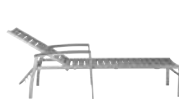

STACKABLE JANUSwood
CHAISE LOUNGE WITH ARMS*

L 78¹/₂in 199cm
W 29¹/₂in 75cm
H 38¹/₂in 98cm
SH 13¹/₂in 34cm
AH 20¹/₂in 52cm

Stacks to 4