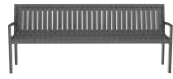

BENCH WITH ARMS 214

W 84in 214cm
D 24in 61cm
H 33³/₄in 86cm
SH 17³/₄in 45cm
AH 26¹/₄in 67cm