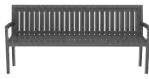

JANUSwood BENCH
WITH ARMS 183*

W 72in 183cm
D 24in 61cm
H 33³/₄in 86cm
SH 17³/₄in 45cm
AH 26¹/₄in 67cm